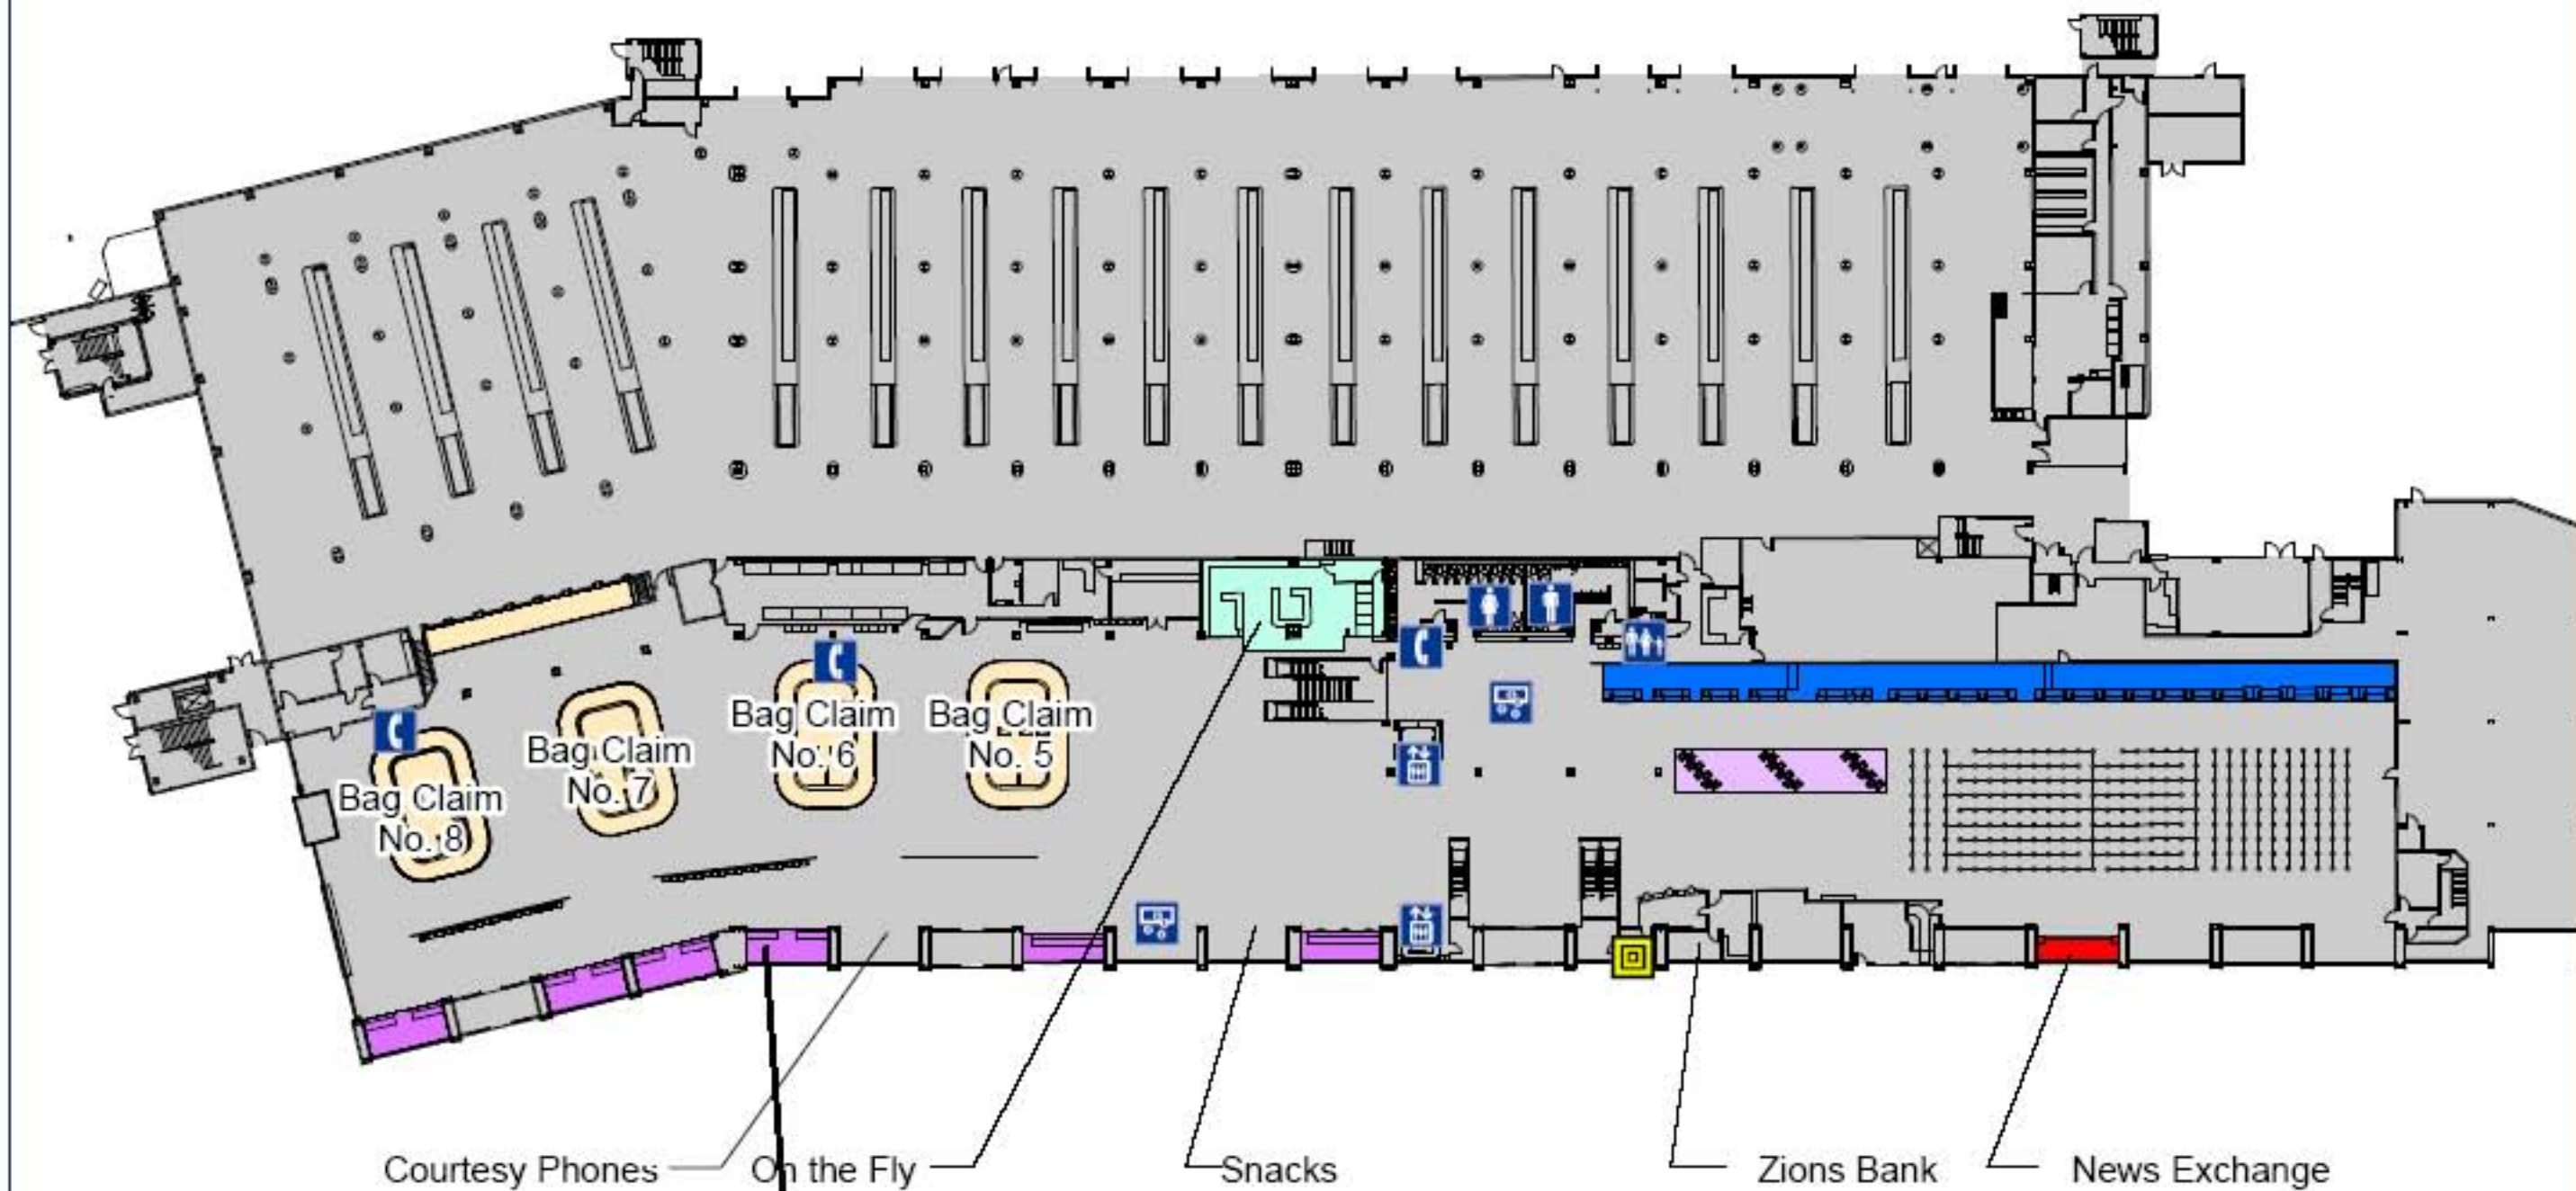

Terminal Two Ground Level

Shopping & Dining

- Specialty Retail
- Convenience Store

Services

- Baggage Claim
- Ground Transportation

Airline Ticket Counter

- Delta Ticketing
- Delta Ticketing Kiosk

Information

- ATM
- Flight Information Display
- Public Phones
- Elevator
- Mens Restroom
- Womens Restroom
- Special Needs Family Restroom
- Smoking Room

Canyon Transportation

Salt Lake City
International Airport